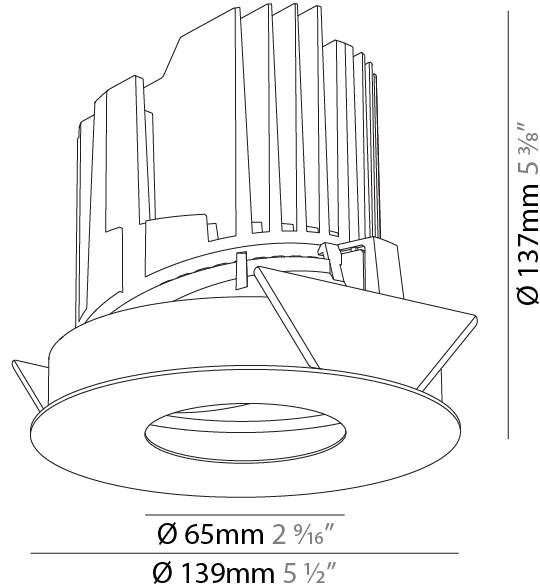

#### PHYSICAL

Shape: Round
Diameter (mm): 139
Diameter (in): 5 1/2
Height (mm): 137
Height (in): 5 3/8
Ceiling Thickness (mm): 10 / 12.5 / 15
Ceiling Thickness (in): 3/8 or 1/2 or 9/16
Min. Recessing Depth (mm): 150
Min. Recessing Depth (in): 5 7/8
Light Distribution: Adjustable / Downlight
Weight (kg): 0.856
Weight (lbs): 1.89
Fixture Finish: SSR / BKV / CWI / CRY / HAB / UFT / ITA / RUA / FTG / MYG / LOD / PUS / FRO / FUP / KIA / POP / BLS / SPG / MEY / GOH / GUM / CHC / COM / ABZ / JAG / OBR / MOS / ROR
Fixture Material: Aluminum Die Cast
Cut-out Measurements: 130mm / 5 1/8"

#### PHYSICAL

Shape: Round
Diameter (mm): 139
Diameter (in): 5 1/2
Height (mm): 137
Height (in): 5 3/8
Ceiling Thickness (mm): 10 / 12.5 / 15 / 25
Ceiling Thickness (in): 3/8 or 1/2 or 9/16
Min. Recessing Depth (mm): 150
Min. Recessing Depth (in): 5 7/8
Light Distribution: Adjustable / Asymmetric
Weight (kg): 0.865
Weight (lbs): 1.9
Fixture Finish: SSR / BKV / CWI / CRY / HAB / UFT / ITA / RUA / FTG / MYG / LOD / PUS / FRO / FUP / KIA / POP / BLS / SPG / MEY / GOH / GUM / CHC / COM / ABZ / JAG / OBR / MOS / ROR
Fixture Material: Aluminum Die Cast
Cut-out Measurements: 130mm / 5 1/8"

#### RATINGS AND CERTIFICATIONS

Certified By: Certified for North American Standards
IP rating: IP20

	130mm 5 1/8"	150mm 5 7/8"	10   15mm 3/8"   9/16"	30°	355°	
A						