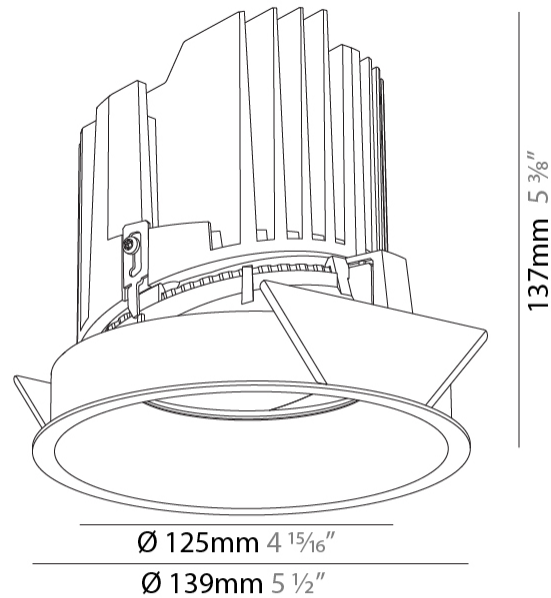

PHYSICAL

Shape: Round
Diameter (mm): 139
Diameter (in): 5 1/2
Height (mm): 137
Height (in): 5 3/8
Ceiling Thickness (mm): 10 / 12.5 / 15
Ceiling Thickness (in): 3/8 or 1/2 or 9/16
Min. Recessing Depth (mm): 150
Min. Recessing Depth (in): 5 7/8
Light Distribution: Adjustable / Downlight
Weight (kg): 0.856
Weight (lbs): 1.89
Fixture Finish: SSR / BKV / CWI / CRY / HAB / UFT / ITA / RUA / FTG / MYG / LOD / PUS / FRO / FUP / KIA / POP / BLS / SPG / MEY / GOH / GUM / CHC / COM / ABZ / JAG / OBR / MOS / ROR
Fixture Material: Aluminum Die Cast
Cut-out Measurements: 130mm / 5 1/8"

ELECTRICAL

Lamp Type: LED (Zhaga Standard)
Input Wattage (W): 28.6
Total Output Wattage (W): 26
Dimming: Tri-Mode (Non-Dimming and Phase Dimming (120Vac only) and 0-10V Dimming)
Driver Included: No
Driver Location: Recessed Housing
Driver Type: Constant Current - Universal
Driver Class: Class 2
Housing: See components
Input Voltage (V): 120 - 277
Constant Current (MA): 700

LED

Number of LEDs: 1
Color Temperature (°K): 2700 / 3000 / 3500 / 4000
Max. Delivered Lumen (lm): 1890 / 1930 / 2028 / 2070
Nominal Lumen (lm): 3210 / 3290 / 3459 / 3530
CRI: >90 CRI
Efficiency (%): 0.631
Lamp Life (hrs): 50000

OPTICAL

Reflector: 20 / 25 / 40
Adjustability: Rotational 355°; Tilt 10°

RATINGS AND CERTIFICATIONS

Certified By: Certified for North American Standards
IP rating: IP54